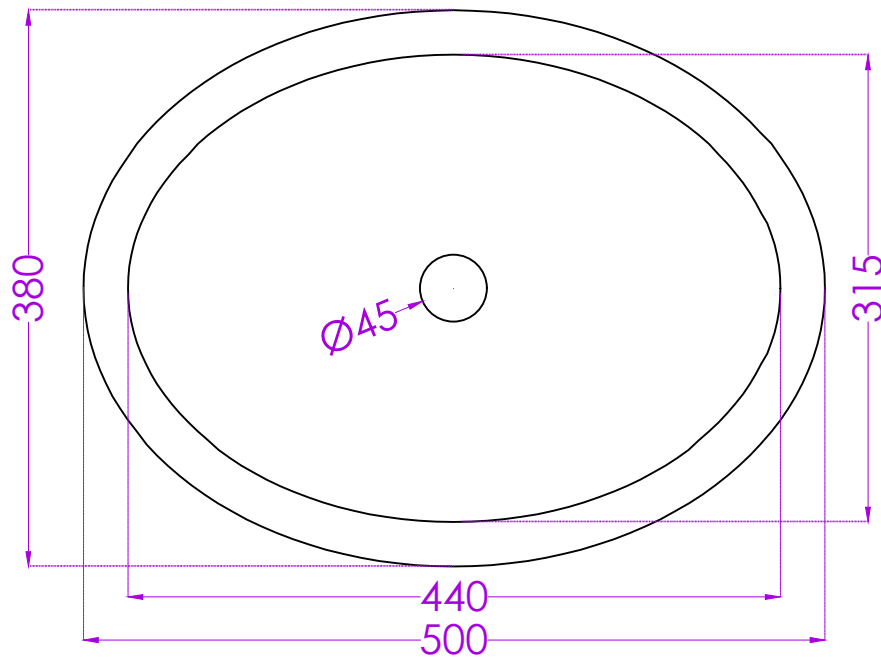

OVALTINA P1812PW0001

TABLE TOP BASIN

JOHNSON

PLAN

FRONT