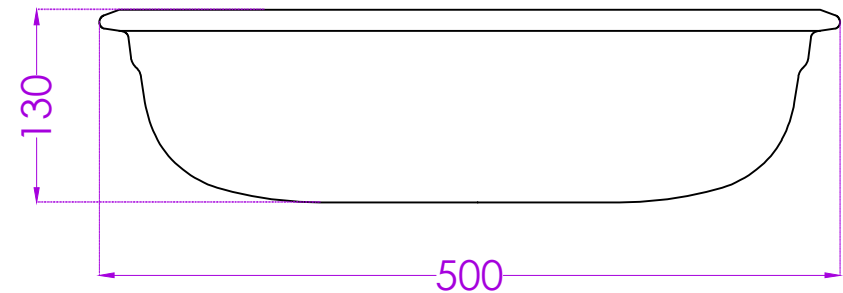

OVALTINA P1812PW0001

TABLE TOP BASIN

JOHNSON

PLAN

FRONT